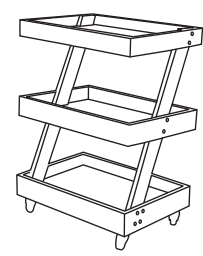

Mukul **Spa Trolley**

0" x W 17" x H 31"

L 24" x W 16" x H 35"

L 28" x W 16" x H 32"

Kanka Glass & **Wood Trolley**

Niano Wooden **Spa Trolley**

L 19" x W 25" x H 36"

L 24" x W 16" x H 32"