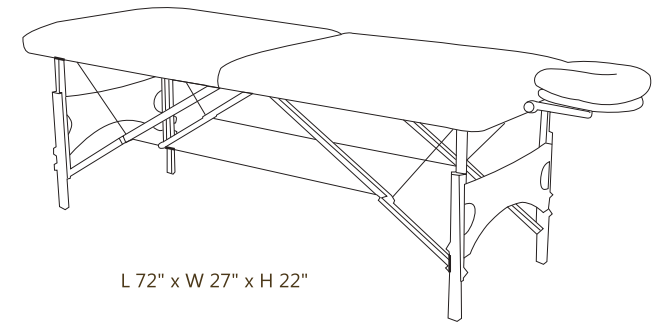

L 79" x W 31" x H 39"

L 79" x W 31" x H 16"

L 77" x W 34" x H 22"

## Foldable Massage Table

Foldable Massage Table is designed for easy set up. It is very strong built folding massage table that we even recommend for professional use. Careful selection of high quality material is used to manufacture this table — ISI marked plywood, imported Steam Beech wood. We use 40 density foam on this table.

Foldable Massage Table comes with adjustable height feature — minimum 23.5 to maximum 29.0 inches approximately, adjustable headrest and a carrying case. Color options in leatherite — CREAM, BLACK or Dark Brown. We have quick availability and ready availability for this table.