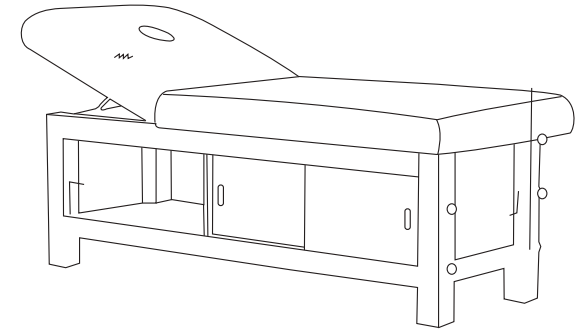

Kaya Massage Bed

L 79" x W 33" x H 28"