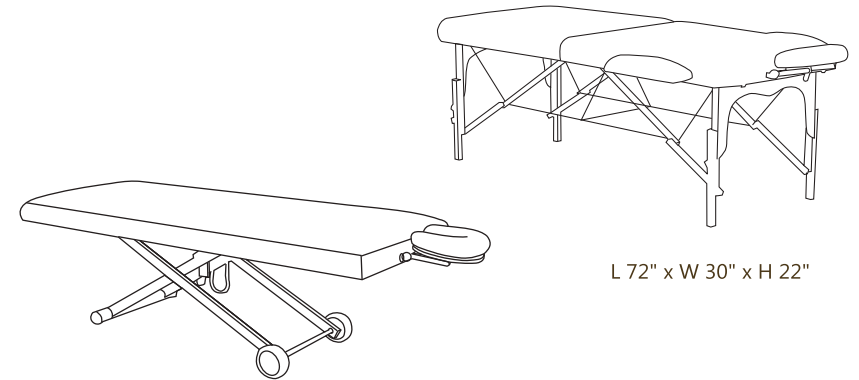

L 79" x W 31" x H 39"

L 79" x W 31" x H 16"

L 77" x W 34" x H 22"

## Foldable Massage Table

Foldable Massage Table is designed for easy set up. It is very strong built folding massage table that we even recommend for professional use. Careful selection of high quality material is used to manufacture this table — ISI marked plywood, imported Steam Beech wood. We use 40 density foam on this table.

Foldable Massage Table comes with adjustable height feature — minimum 23.5 to maximum 29.0 inches approximately, adjustable headrest and a carrying case. Color options in leatherite — CREAM, BLACK or Dark Brown. We have quick availability and ready availability for this table.

## Easy Massage Table

L 72" x W 30" x H 22"

L 78" x W 32" x H 24"

**Easy Massage table** is designed for Reiki practitioners. This table comes with adjustable height feature, adjustable headrest, carry bag and handrest supports at both the sides.