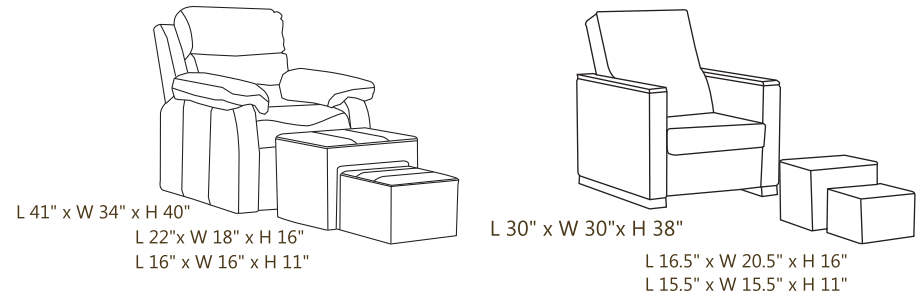

Foot Reflexology Sofa comes with two ottoman. Designed for foot massages, it is built to give maximum seating comfort and ideal height for foot massage. Kumud Sofa can be ordered in two options - with electrically controlled backrest and without electrically controlled backrest. The wood element to its design makes it more suitable for the spa and gives rich look.