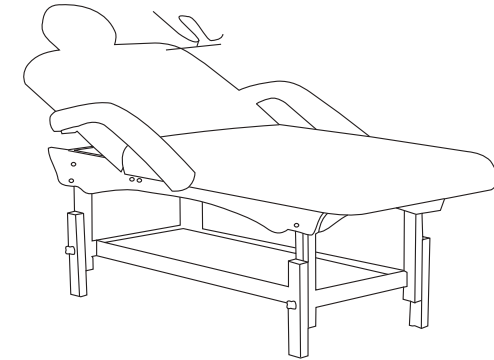

Chandan Massage Bed

L 72" x W 30" x H 26"