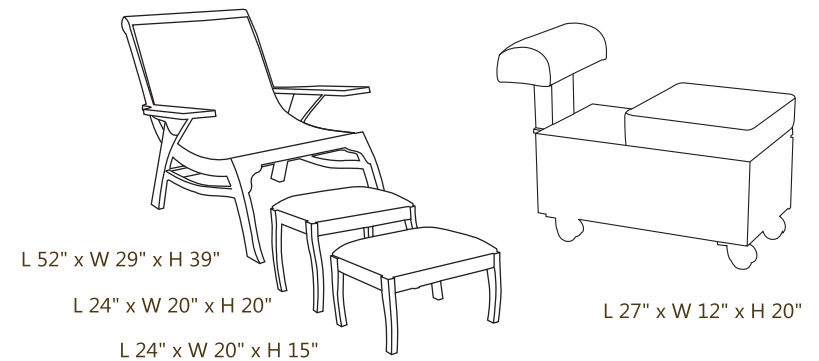

Pedicurist Stool is most suitable for salons and spas doing pedicure treatment. Apart from seating for the therapist, this stool has footrest for the client and an internal drawer to keep pedicure tools and creams. Leatherite color black and wood coating color dark wenge.