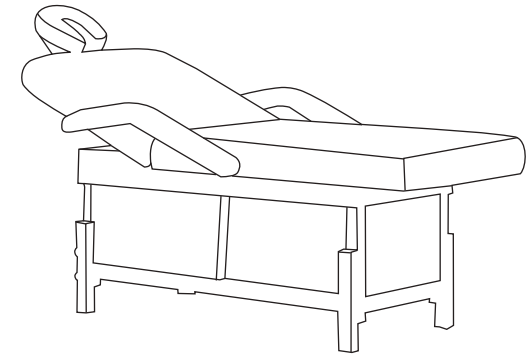

## Mangal Massage Bed

L 75" x W 28" x H 28"

**Mangal Massage Cum Facial Bed** is a professional facial cum massage bed for salons & spas. This is versatile massage table that is solidwood, durable and extremely neat looking table for professional use in salons and spas. The top cushion is 40 Density / 75 mm foam upholstered with soft pvc leatherite that is comfortable and easy to clean. The backrest can be inclined during facial treatments and the reclining mechanism is made from stainless steel and nylon. Both nylon and stainless steel are corrosion resistant material. There are wooden struts at the bottom for storing spa related equipments & accessories. There is face hole cutting in the top section with face hole plug.

## Arindam Spa Table

L 72.0" x W 30" x H 24" (Adjustable)

**Arindam Spa Table** is a sleek looking versatile spa bed. Crafted from imported steam beech wood it is strongly built and has large storage capacity at the bottom. There are smooth slide railing shutters on both the side. The backrest can be inclined at different positions, there is a adjustable headrest and detachable armrests on both the sides. This spa table has been designed with rounded corners for easy use and comes with height adjustable features. After all these features, excellent finish, good quality raw material, Arindam Spa Table comes with most competitive price for the customers.