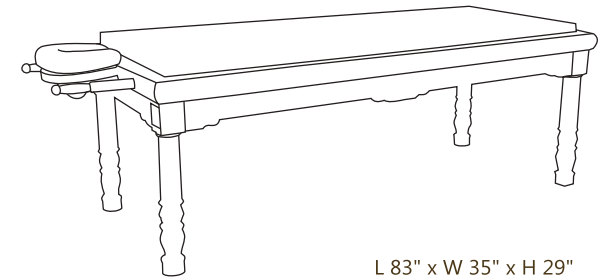

This massage table for Reiki is not readily available and is specially made on order.

**IKA Electric Massage Bed** is the most cost effective electric massage bed or electric facial bed manufactured by Esthetica. Driven by 6000N power electric motor, you can adjust the height of this bed from a very low to high position. Ika electric lift table can be used by salons, spas, physiotherapists or even by Tattoo parlours. This massage table is strongly supported by a durable, powder coated MS rectangular tube frame, adjustable headrest and can be designed with inclined backrest at request. We use 3 inches thick & 40 Density premium quality foam sheet for padding on the top section. Color options in leatherite — CREAM, BLACK or Dark Brown.

## Ayurveda Massage Table

L 83" x W 35" x H 29"

**Ayurveda Massage table** is a multipurpose massage table used for oil as well as dry massages. It is a blend of traditional Ayurveda Ayurveda Table and Modern Massage Beds. During regular dry massages you can use the top cushion, however, it can be removed and kept aside at the time of doing oil massages. Like traditional Dharapati, you can remove the entire wooden top off the bottom frame and keep it on the floor for floor massages. There is hand carving by an artisan on all the four legs and side frames. The Ayurveda Massage Table comes with removable wooden headrest and arm supports on the front. Top coating can be done in Dark Walnut or Wenge color. Leatherite color option for the mattress is CREAM, BLACK or DARK BROWN.