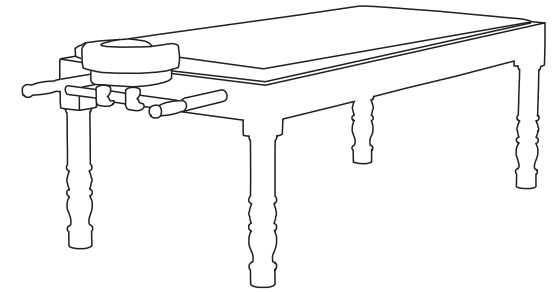

## Ayurveda Massage Table

L 83" x W 35" x H 29"

**Ayurveda Massage table** is a multipurpose massage table used for oil as well as dry massages. It is a blend of traditional Ayurveda Ayurveda Table and Modern Massage Beds. During regular dry massages you can use the top cushion, however, it can be removed and kept aside at the time of doing oil massages. Like traditional Dharapati, you can remove the entire wooden top off the bottom frame and keep it on the floor for floor massages. There is hand carving by an artisan on all the four legs and side frames. The Ayurveda Massage Table comes with removable wooden headrest and arm supports on the front. Top coating can be done in Dark Walnut or Wenge color. Leatherite color option for the mattress is CREAM, BLACK or DARK BROWN.

## Multipurpose Ayurveda Treatment Bed

L 75" x W 36" x H 27"

**Multipurpose Ayurveda Treatment Bed** suitable for both oil & dry massages. The top mattress is removable and can be removed from the bed and kept on the floor for dry floor massages or can be used during shirodhara treatment also. You can detach the cushioned headrest and insert the wooden headrest for shirodhara. During oil massage the mattress can be removed. The frame structure is and headrest are solid wood. We have used boiling waterproof plywood underneath the mattress to make it suitable for oil massage. It is most cost effective table for oil & dry massages. Length of this table is 75" without headrest / cushioned face cradle. With headrest/ cushioned face cradle attached to massage table, the length increases to 92".