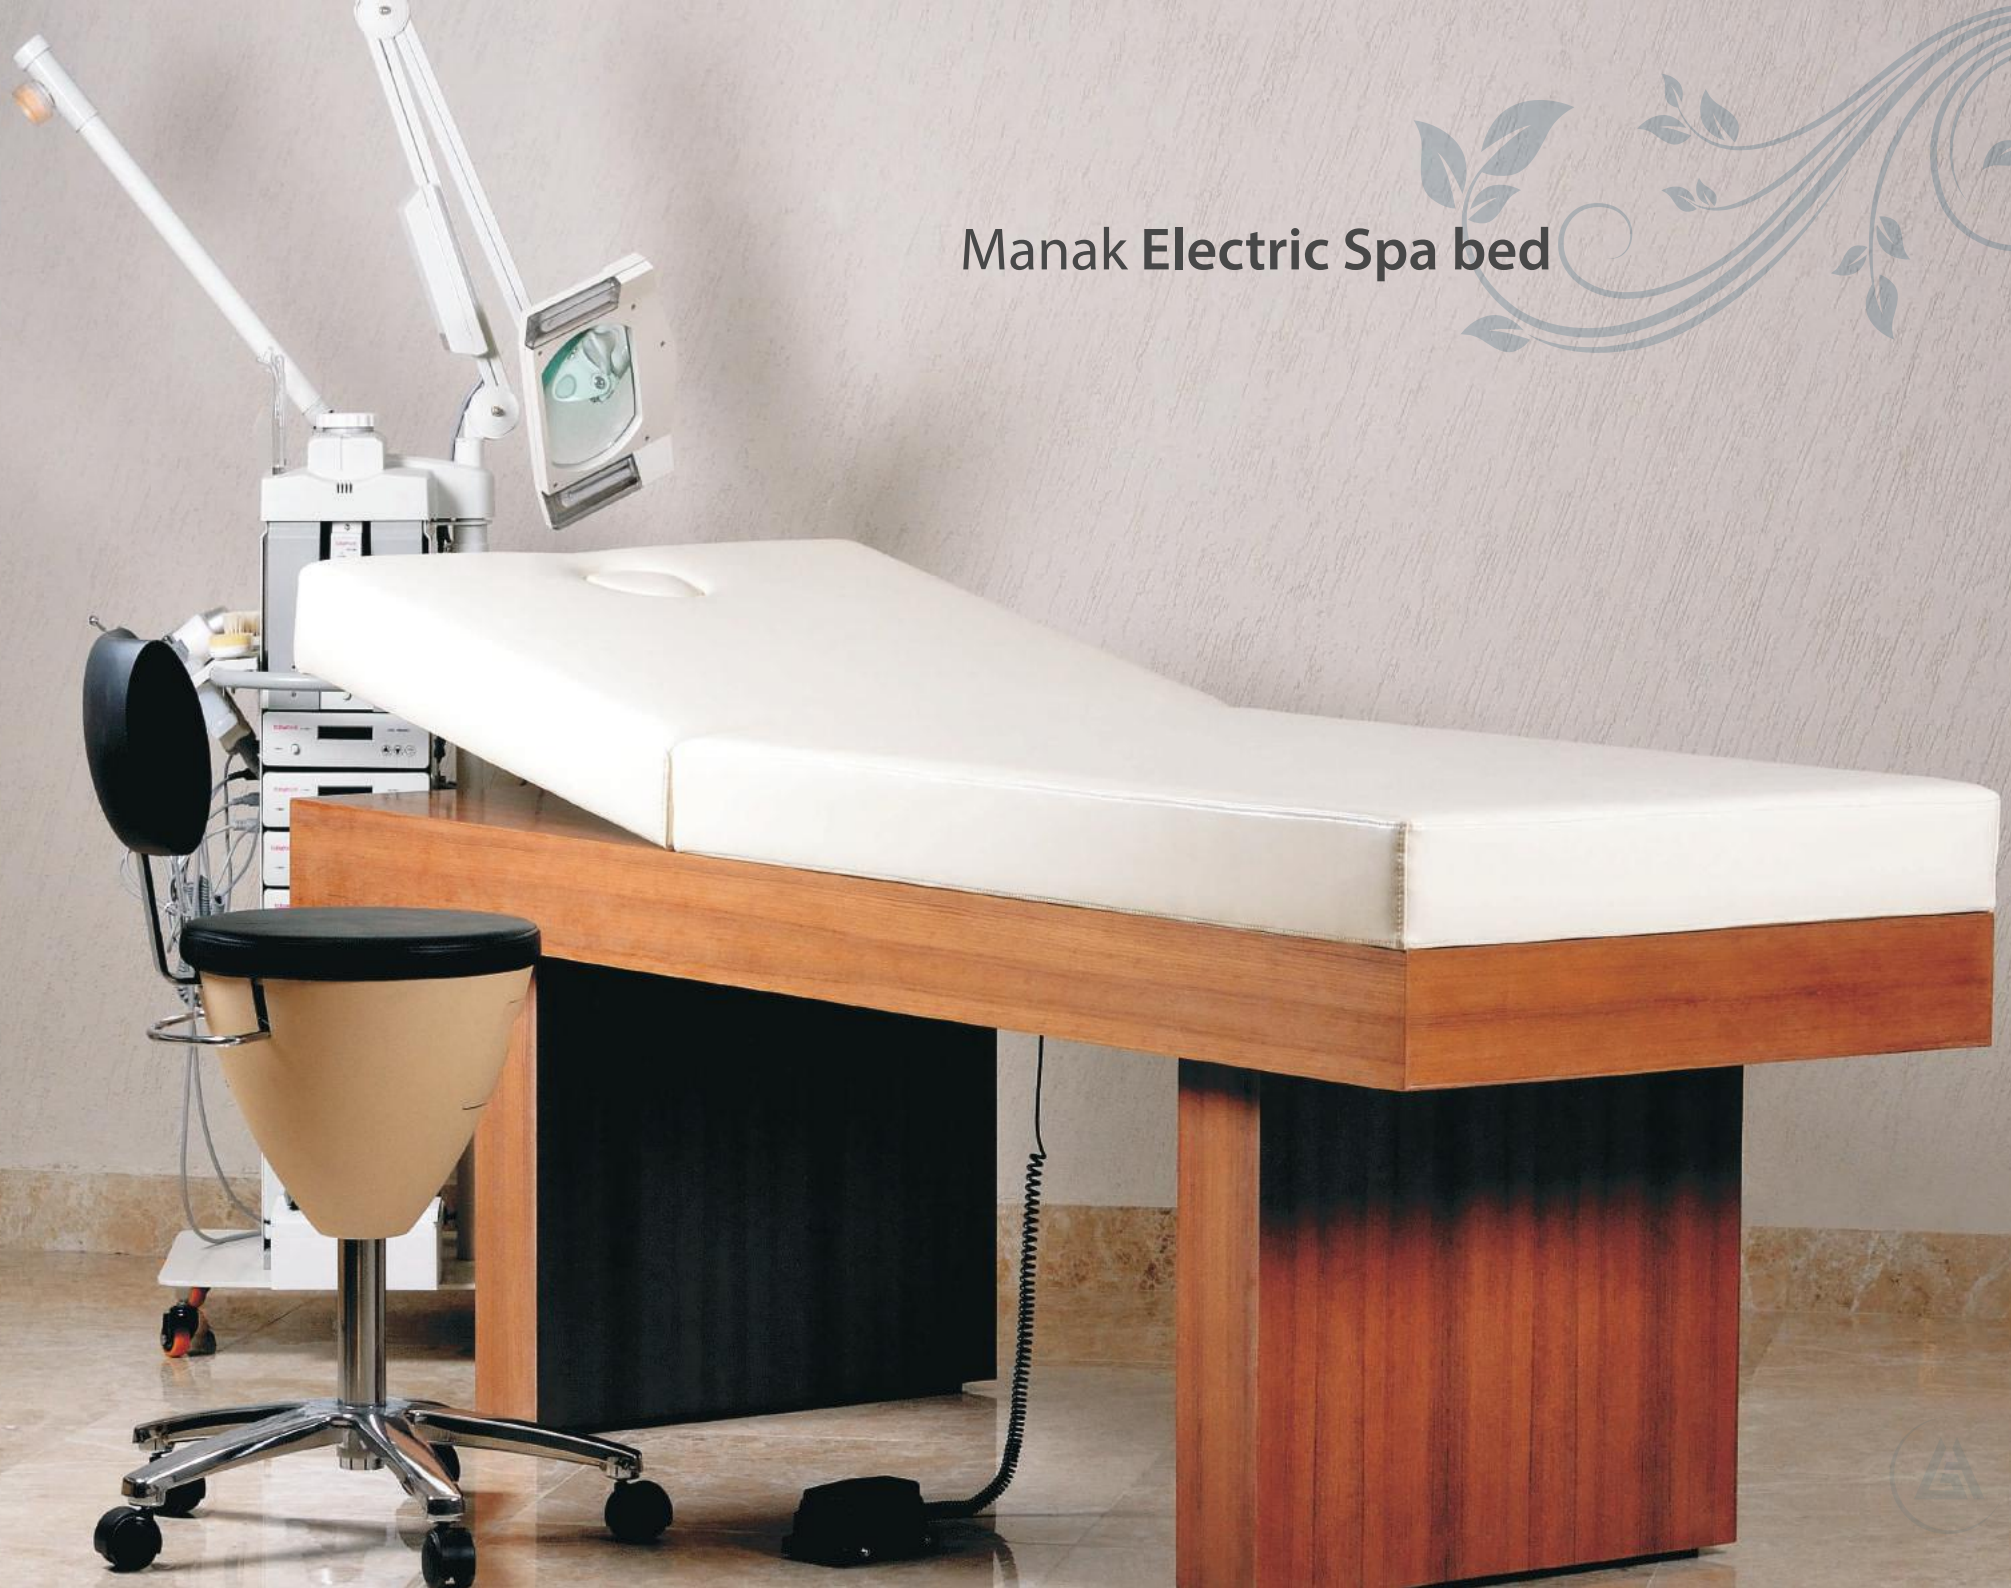

## ISA Electric Spa Bed

L 75" x W 32" x H 28"

**ISA electric Spa Bed** is fitted with dual synchronous lifting columns for stability and ease of operation while raising its height. The minimum height of this spa bed is 28" and can be further increased upto 14 inches in addition to 28". The backrest can be manually inclined, the leg position can also be manually adjusted. ISA Massage Bed is supplied with detachable headrest. Suitable for foot massages, can be used as spa lounger or regular therapy massage bed.

## Chandan Massage Bed

L 72" x W 30" x H 26"

Chandan Massage Bed is recommended for personal and professional use. It has rounded corner design and comes with adjustable and detachable armrests, strong pneumatically controlled backrest. The backrest can be inclined and stopped at any desirable comfortable position. Chandan Massage Bed has adjustable height feature that can be managed by a single knob operation. The headrest is adjustable and there is an open space beneath for storage. Made from European Beech Wood it is supplied in knock-down packaging with simple assembly. Leatherite color option for the mattress is CREAM, BLACK or DARK BROWN.

**Manak Electric Spa bed**

# Manak Electric Spa Bed

L 78" x W 30" x H 28"

ESSR-0001

ESSR-0002

ESSR-0003

**Manak Electric Spa Bed** has the features of electrical height adjustment and electrically controlled backrest incline. Fitted with dual synchronous lifting motors of 6000N power, it lifts with ease and precision without making much noise. Minimum height is 28 " and can be further lifted up to 14" as required. Ideally suited for Medi Spas and Clinics.