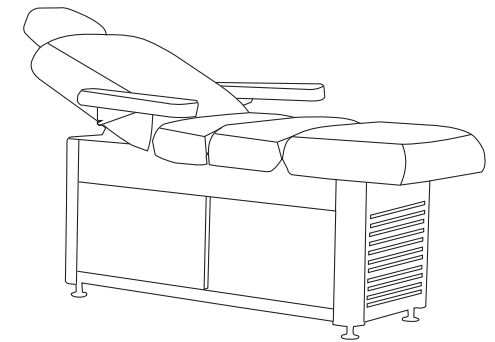

## Ayurveda Table

L 110" x W 35" x H 29"

**Ayurveda Table** is traditional Indian style massage table for performing the ancient Ayurveda treatment of shirodhara. Proper size and slopes are maintained while hand carving this table to allow the treatment oils flow down from the table. Handmade table crafted from 4" thick solid wood with brass ornamentation on the handles. The top portion is detachable and can be kept on the floor for treatments. It is traditional table only meant for Ayurveda treatments. A foam cushion, if required, can be ordered separately.

# Ayurveda Table

L 26" x W 20" x H 13.5"

L 22" x W 22" x H 77"

**Ayurveda Foot Step** has been designed to step on to the Ayurveda table. It becomes easy for overweight and aged clients to use this wooden step and get on to the table for treatments.

## Royal Electric Spa Table

L 78" x W 28" x H 28" ( height adjustable )

**ROYAL ELECTRIC SPA TABLE** has solidwood frame structure and natural wood veneers matching to the wood are used in the sliding shutters and at the bottom. This massage table comes fitted with 4 motors for electrically operated table height, electrically operated backrest and legrest positions. All electricals are from DENMARK. We use waterbased wood coatings from Italy to keep it more natural looking table. 6"/40 Density foam cushioning with soft touch leatherite is used in upholstery. The top cushion has rounded corner design. 1 hand control, 1 face rest, 1 headrest. 800 lb distributed load lifting capacity / 220 V AC operation. The height adjustment motors are 600oN power and the backrest and legrest motors are 400oM power. Very smooth 8: silent operation. Length of this table is 78" without headrest / face cradle. With headrest/face cradle attached to massage table, the length increases to 82". Similarly the minimum height is 28" which is further adjustable upto 35" height.