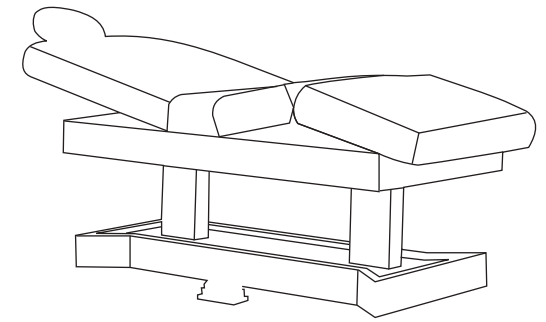

## Mangal Massage Bed

L 75" x W 28" x H 28"

**Mangal Massage Cum Facial Bed** is a professional facial cum massage bed for salons & spas. This is versatile massage table that is solidwood, durable and extremely neat looking table for professional use in salons and spas. The top cushion is 40 Density / 75 mm foam upholstered with soft pvc leatherite that is comfortable and easy to clean. The backrest can be inclined during facial treatments and the reclining mechanism is made from stainless steel and nylon. Both nylon and stainless steel are corrosion resistant material. There are wooden struts at the bottom for storing spa related equipments & accessories. There is face hole cutting in the top section with face hole plug.

## Arindam Spa Table

L 72.0" x W 30" x H 24" (Adjustable)

**Arindam Spa Table** is a sleek looking versatile spa bed. Crafted from imported steam beech wood it is strongly built and has large storage capacity at the bottom. There are smooth slide railing shutters on both the side. The backrest can be inclined at different positions, there is a adjustable headrest and detachable armrests on both the sides. This spa table has been designed with rounded corners for easy use and comes with height adjustable features. After all these features, excellent finish, good quality raw material, Arindam Spa Table comes with most competitive price for the customers.

## ISA Electric Spa Bed

L 75" x W 32" x H 28"

**ISA electric Spa Bed** is fitted with dual synchronous lifting columns for stability and ease of operation while raising its height. The minimum height of this spa bed is 28" and can be further increased upto 14 inches in addition to 28". The backrest can be manually inclined, the leg position can also be manually adjusted. ISA Massage Bed is supplied with detachable headrest. Suitable for foot massages, can be used as spa lounger or regular therapy massage bed.