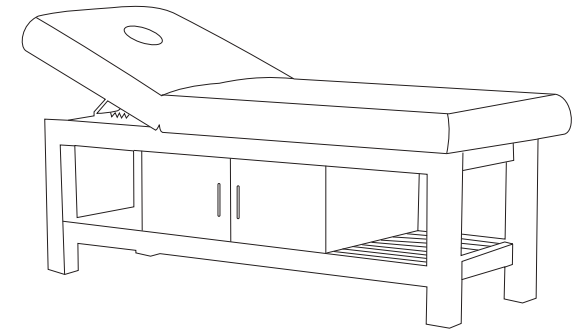

## Uday Massage Cum Facial Bed

L 75" x W 28" x H 28"

**Uday Massage Cum Facial Bed** is a professional facial cum massage table with ample storage facility underneath. There are sliding shutters that can be operated from either side of the bed during treatment and give you full storage space to store your towels, creams and oils for massage therapies. Solidwood design, waterproof shutters, comfortable and elegant looking massage table for professional use in salons and spas. The top cushion is 40 Density / 75 mm foam upholstered with soft pvc leatherite that is comfortable and easy to clean. The backrest can be inclined during facial treatments and the reclining mechanism is made from stainless steel and nylon. Both nylon and stainless steel are corrosion resistant material. There is face hole cutting in the top section with face hole plug.

## Maya Massage Bed

L 79" x W 33" x H 28"

**Maya Massage Bed** is a premium quality professional spa bed with lot of storage space underneath. The wooden section for legs is 4.25" thick solid wood. There are doors on both sides of the bed so that the storage can be accessed from either side while doing massage. The doors are fitted with soft close hydraulic hinges. The top cushion is 75mm 40 density premium grade foam upholstered with soft touch leatherette that is stretchable and easy to clean. The backrest can be inclined at different positions and the reclining mechanism is made from corrosion resistant stainless steel and nylon. There is a face hole cutting in the backrest.