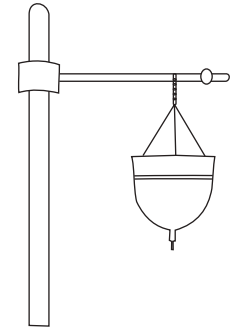

## Ayurveda Table

L 110" x W 35" x H 29"

**Ayurveda Table** is traditional Indian style massage table for performing the ancient Ayurveda treatment of shirodhara. Proper size and slopes are maintained while hand carving this table to allow the treatment oils flow down from the table. Handmade table crafted from 4" thick solid wood with brass ornamentation on the handles. The top portion is detachable and can be kept on the floor for treatments. It is traditional table only meant for Ayurveda treatments. A foam cushion, if required, can be ordered separately.

# Ayurveda Table

L 26" x W 20" x H 13.5"

L 22" x W 22" x H 77"

**Ayurveda Foot Step** has been designed to step on to the Ayurveda table. It becomes easy for overweight and aged clients to use this wooden step and get on to the table for treatments.

## Royal Electric Spa Table

L 78" x W 28" x H 28" ( height adjustable )

**ROYAL ELECTRIC SPA TABLE** has solidwood frame structure and natural wood veneers matching to the wood are used in the sliding shutters and at the bottom. This massage table comes fitted with 4 motors for electrically operated table height, electrically operated backrest and legrest positions. All electricals are from DENMARK. We use waterbased wood coatings from Italy to keep it more natural looking table. 6"/40 Density foam cushioning with soft touch leatherite is used in upholstery. The top cushion has rounded corner design. 1 hand control, 1 face rest, 1 headrest. 800 lb distributed load lifting capacity / 220 V AC operation. The height adjustment motors are 600oN power and the backrest and legrest motors are 400oM power. Very smooth 8: silent operation. Length of this table is 78" without headrest / face cradle. With headrest/face cradle attached to massage table, the length increases to 82". Similarly the minimum height is 28" which is further adjustable upto 35" height.