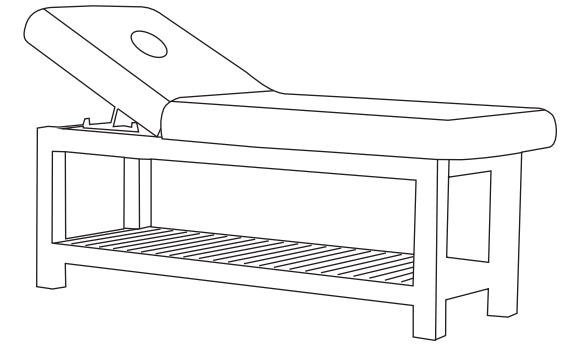

Mangal Massage Bed

L 75" x W 28" x H 28"